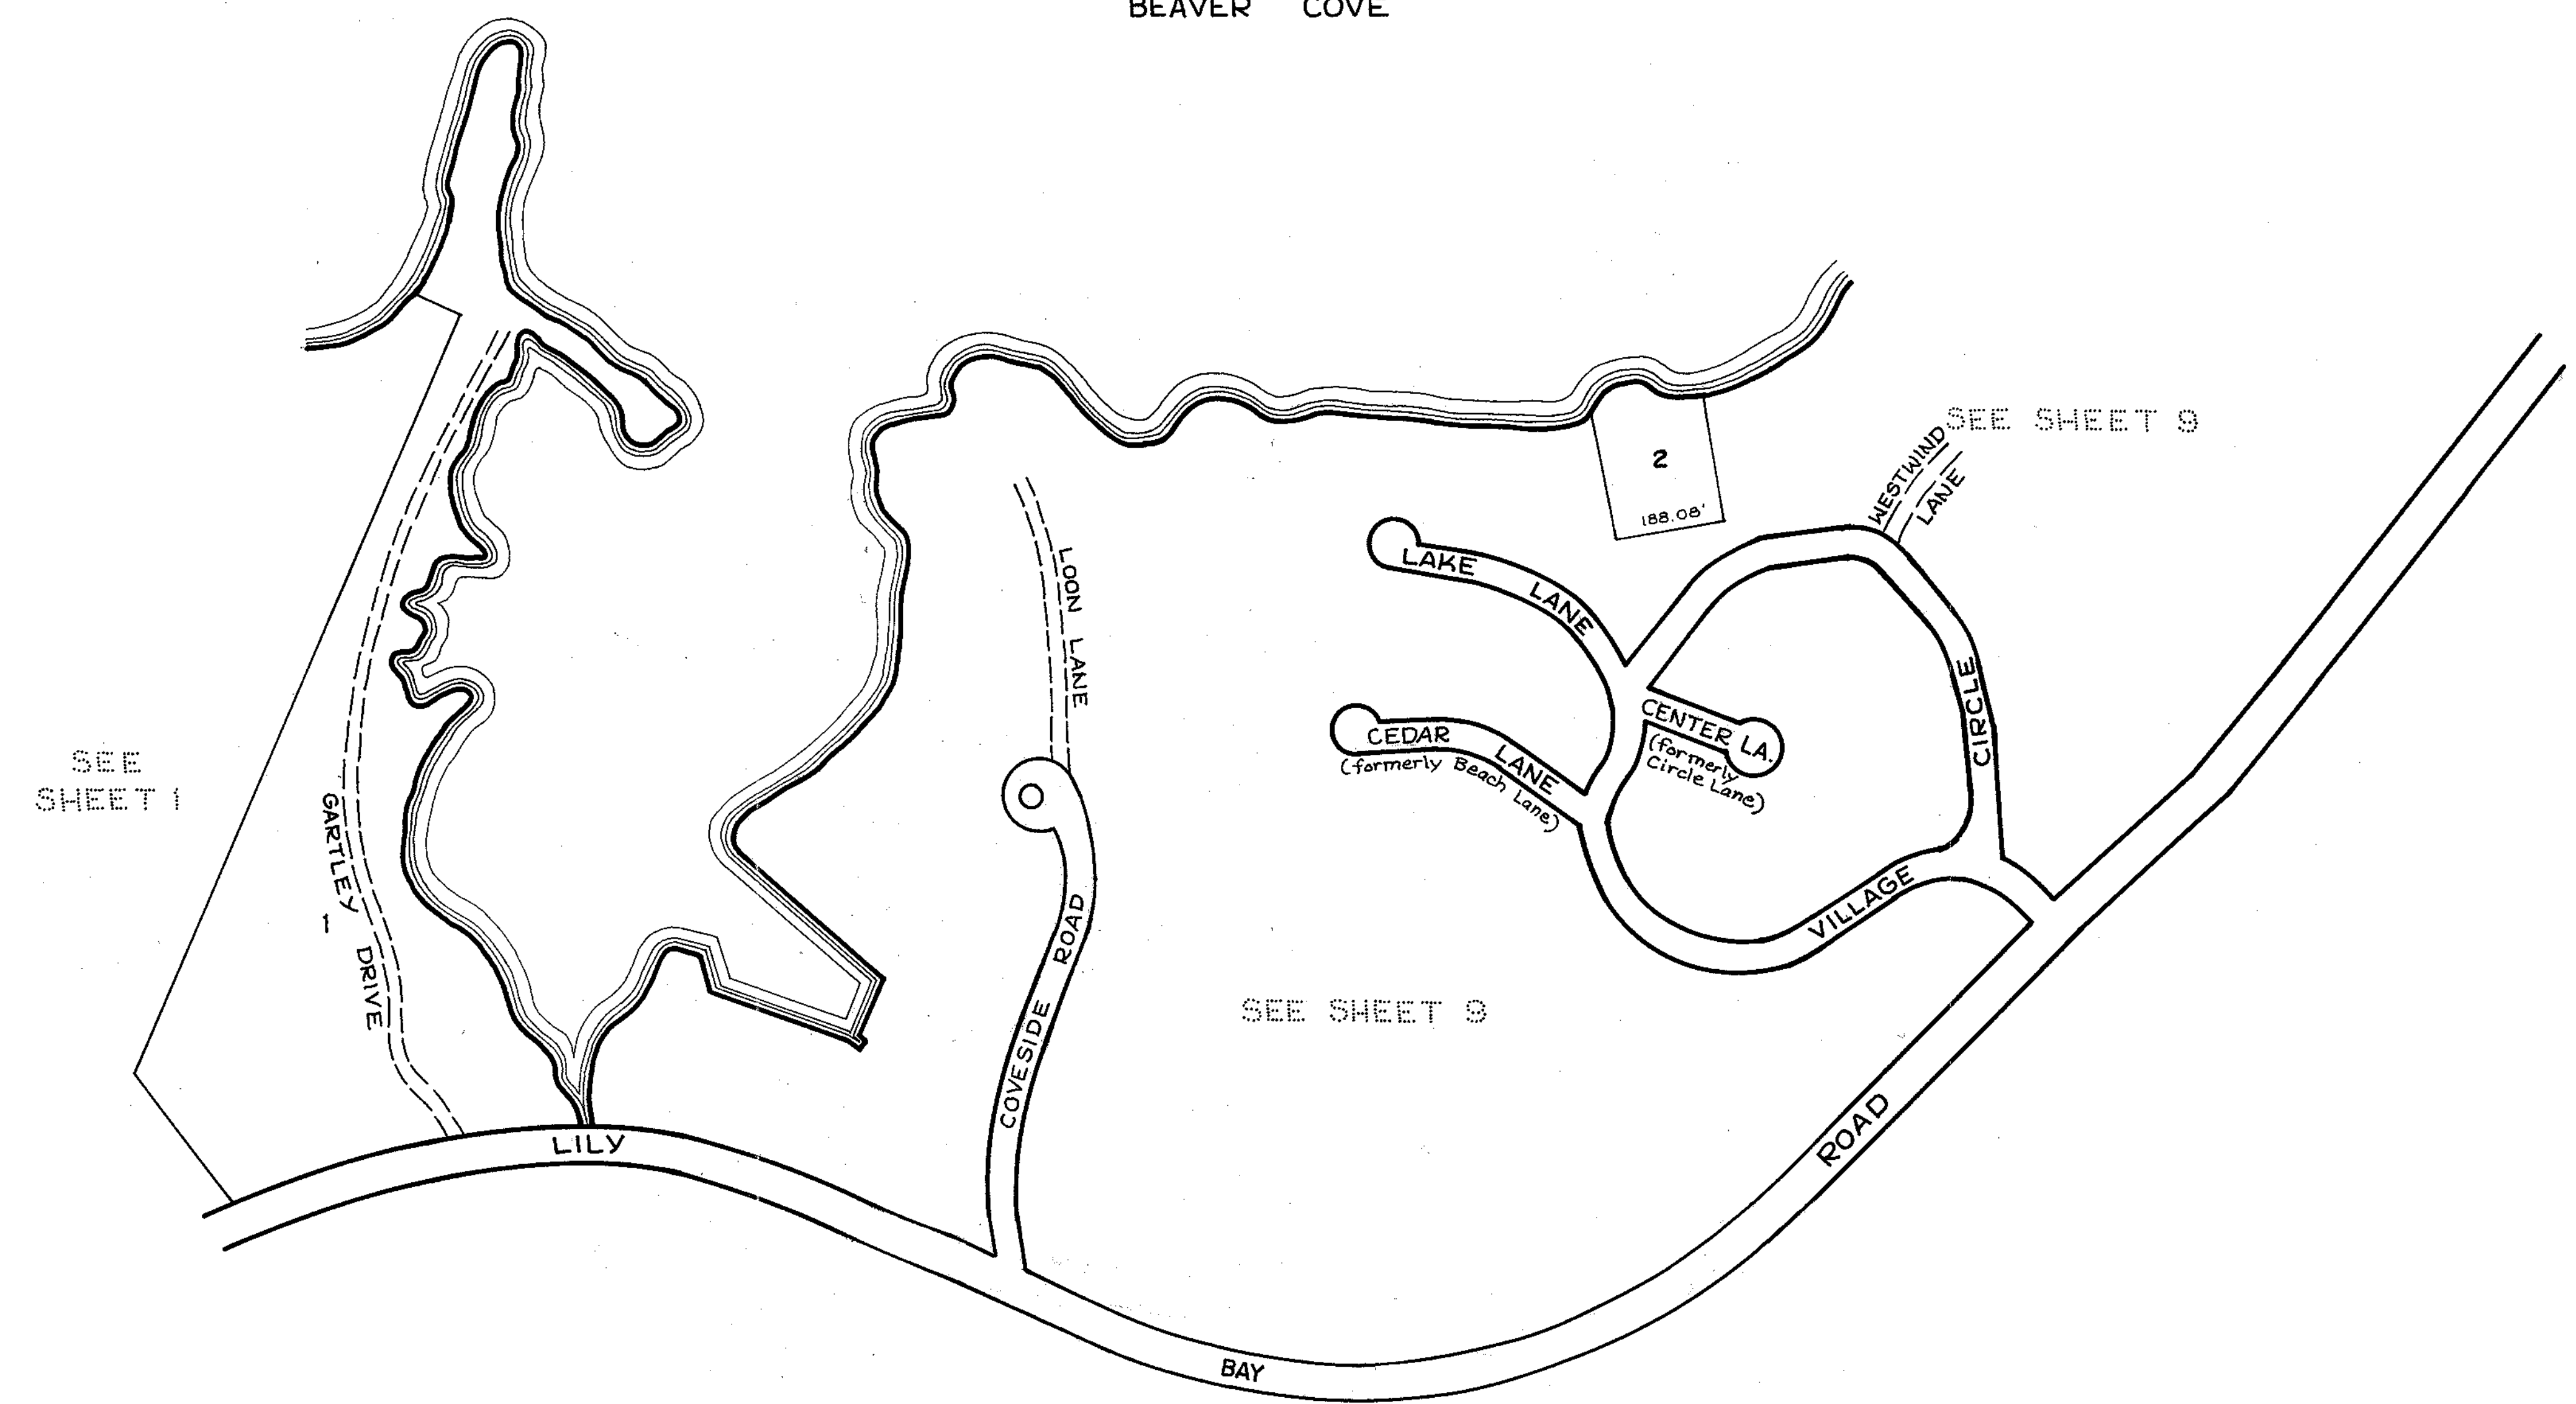

MOOSEHEAD LAKE
BEAVER COVE

SEE SHEET 1

2
188.08'

SEE SHEET 9

SEE SHEET 9

LEGEND:

- PARCEL NUMBERS 1
- ADJACENT MAPS 2
- MATCH LINE _____

FOR ASSESSMENT PURPOSES
NOT TO BE USED FOR CONVEYANCES

PROPERTY MAP
TOWN OF BEAVER COVE
 PISCATAQUIS COUNTY, MAINE
 PREPARED BY
 PLISGA & DAY - LAND SURVEYORS - BANGOR, MAINE
 SCALE: 1 INCH = 200 FEET