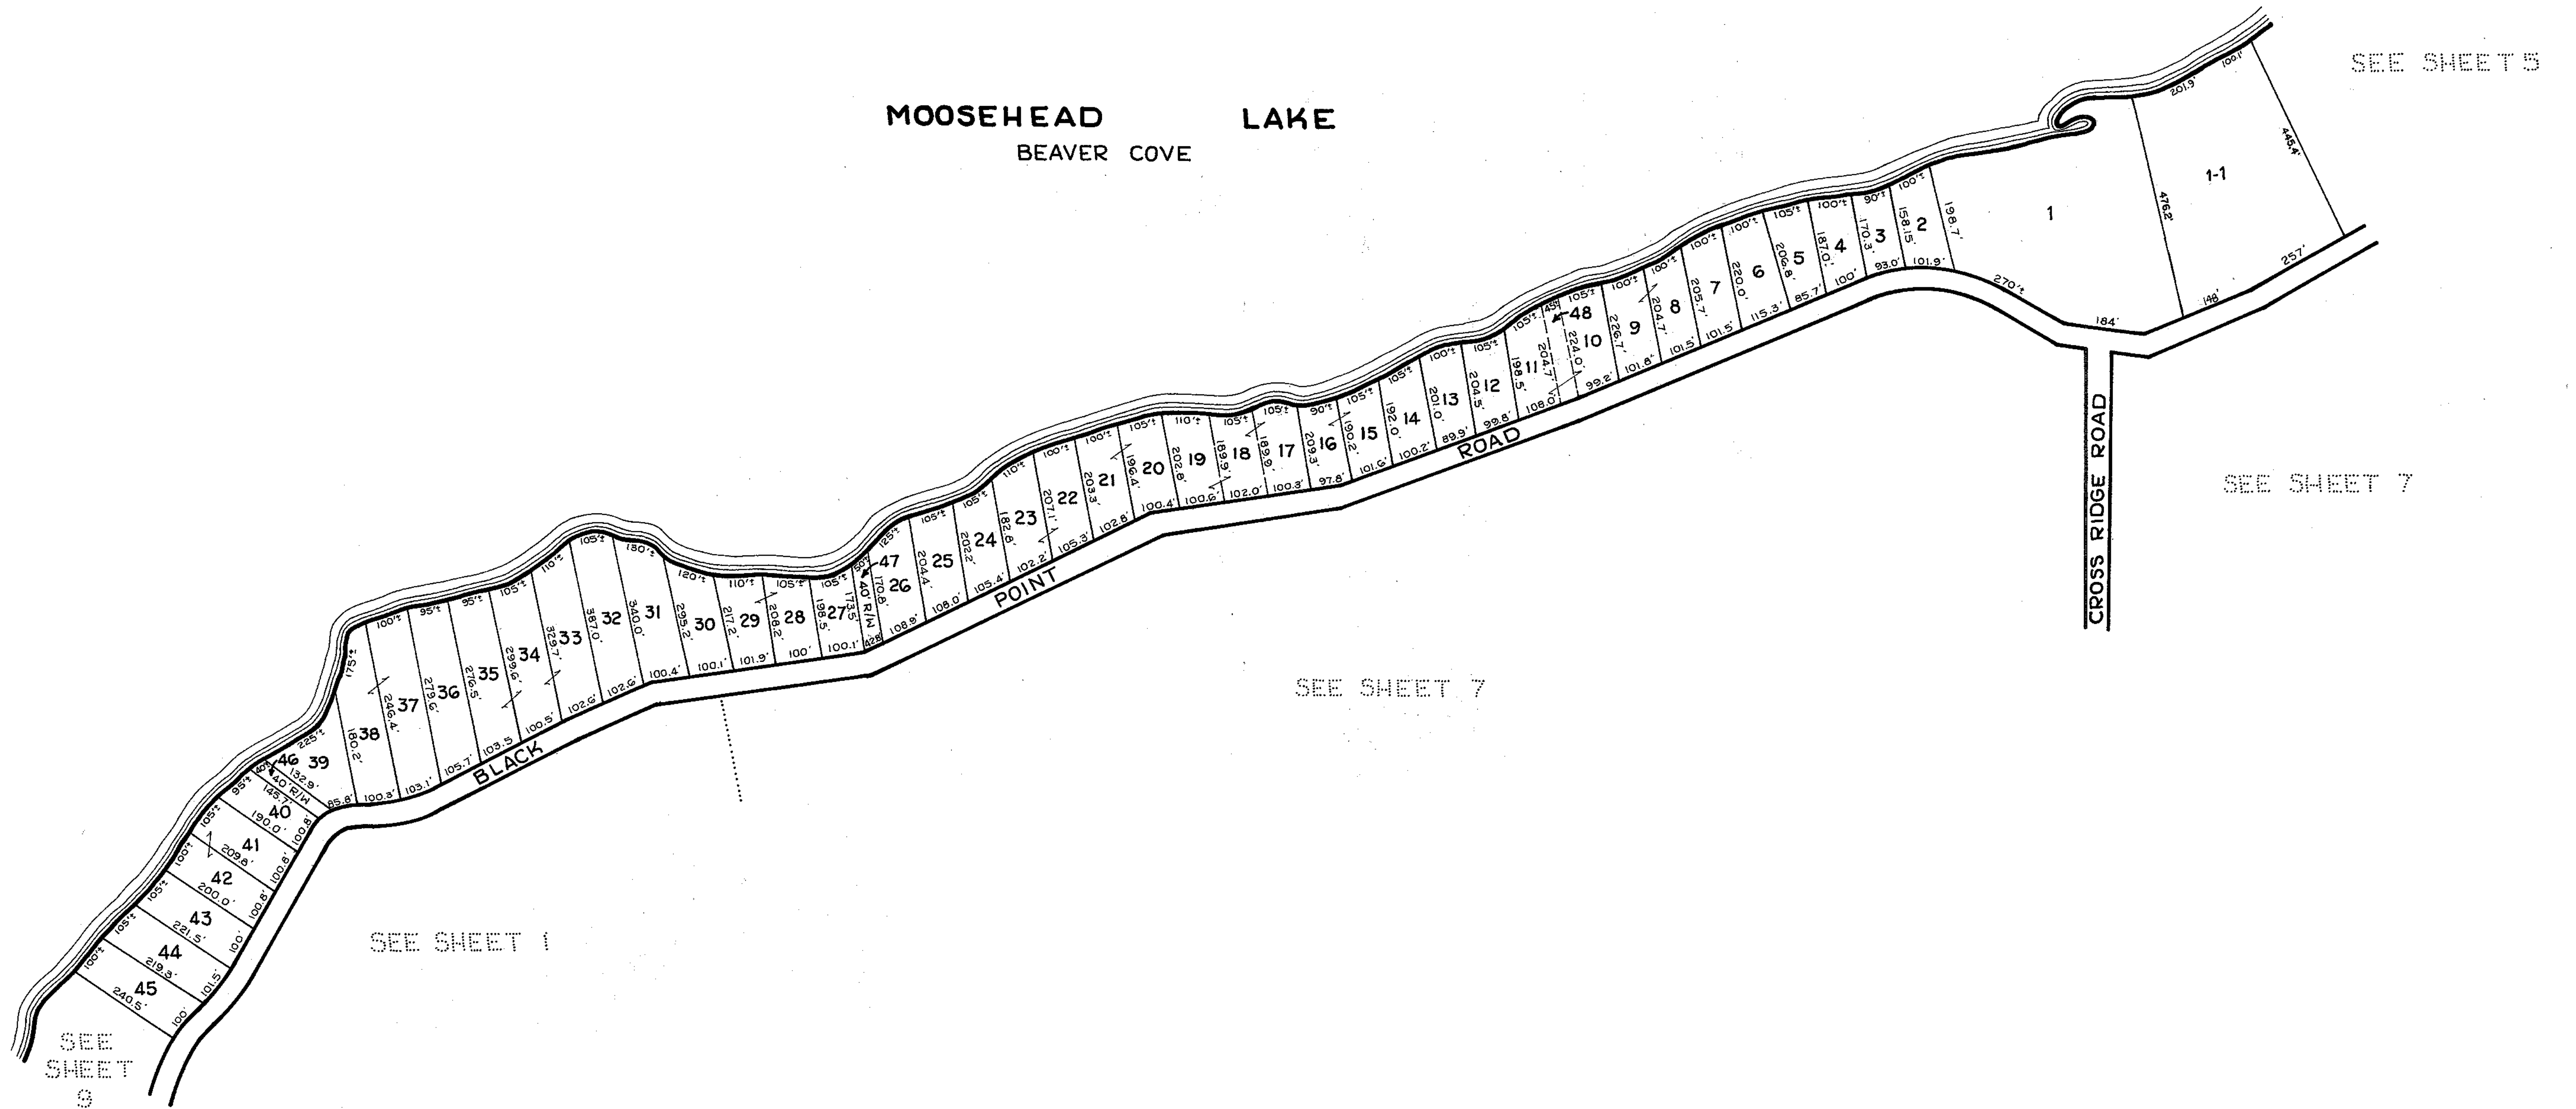

MOOSEHEAD LAKE
BEAVER COVE

LEGEND:

- PARCEL NUMBERS 1
- ADJACENT MAPS 2
- MATCH LINE

FOR ASSESSMENT PURPOSES
NOT TO BE USED FOR CONVEYANCES

PROPERTY MAP
TOWN OF BEAVER COVE
 PISCATAQUIS COUNTY, MAINE
 PREPARED BY
 PLISGA & DAY - LAND SURVEYORS - BANGOR, MAINE
 SCALE: 1 INCH = 200± FEET